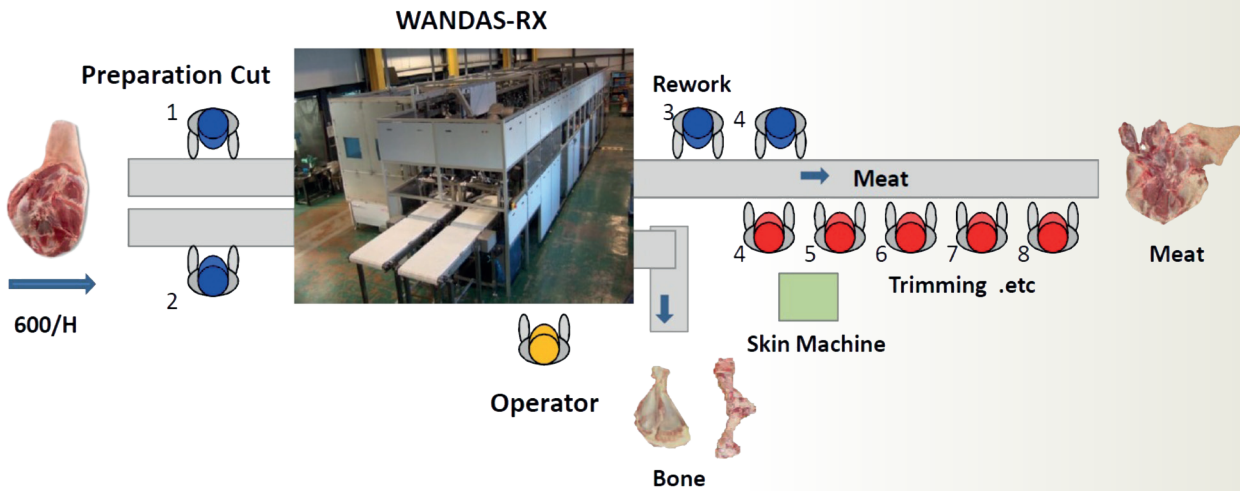

MAYEKAWA AUTOMATED PORK SHOULDER DEBONING ROBOT

WANDAS-RX

MAYEKAWA WANDAS-RX

After auto-loading a whole pork shoulder, the vertical multi-jointed deboning robot cuts the meat along the bone and debones fore shank and arm bones. The system not only has a x-ray detection system to determine the difference between the right or the left shoulder, but also a function that measures the length of bones enabling the robot to respond to the individual differences between fore shank and arm bones in order to get better yield of deboning and the location of the joint.

The system doesn't cut the meat off, but debones it by dismantling, so the meat is free from the damages caused by knives. Force sensor identifies the most proper torque of cutting with feedback control. Since human hands don't touch the meat, the problem of sanitation and security is highly improved. WANDAS-RX will contribute to yield improvement and man-power savings.

Reference drawings of WANDAS-RX

Reference of system installation

WANDAS-RX Line

(600shoulders//h)

Specifications

Dimension	W 4,500 x L 14,100 x H 3,000 mm
Electricity	AC 200V-220V 50/60 Hz, 42.5 KVA
	three phases,(15 KVA, 27.5 KVA)
Air Supply	2500 L/min Dry Air, Dew point : 5°C Cut 6 barG
Chilled Water	Water chilling Unit
Capacity	600 pieces/h, designated for both left and right Picnic shoulders.