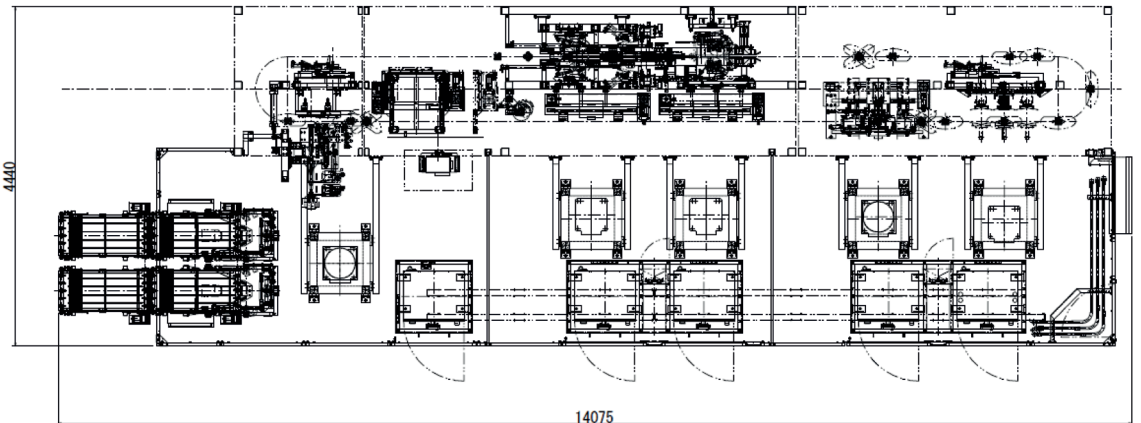

MAYEKAWA AUTOMATED PORK SHOULDER DEBONING ROBOT

WANDAS-RX

MAYEKAWA WANDAS-RX

After auto-loading a whole pork shoulder, the vertical multi-jointed deboning robot cuts the meat along the bone and debones fore shank and arm bones. The system not only has a x-ray detection system to determine the difference between the right or the left shoulder, but also a function that measures the length of bones enabling the robot to respond to the individual differences between fore shank and arm bones in order to get better yield of deboning and the location of the joint.

Reference drawings of WANDAS-RX

Reference of system installation

WANDAS-RX Line

(600shoulders//h)

Specifications

Dimension	W 4,500 x L 14,100 x H 3,000 mm
Electricity	AC 200V-220V 50/60 Hz, 42.5 KVA
	three phases,(15 KVA, 27.5 KVA)
Air Supply	2500 L/min Dry Air, Dew point : 5°C Cut 6 barG
Chilled Water	Water chilling Unit
Capacity	600 pieces/h, designated for both left and right Picnic shoulders.