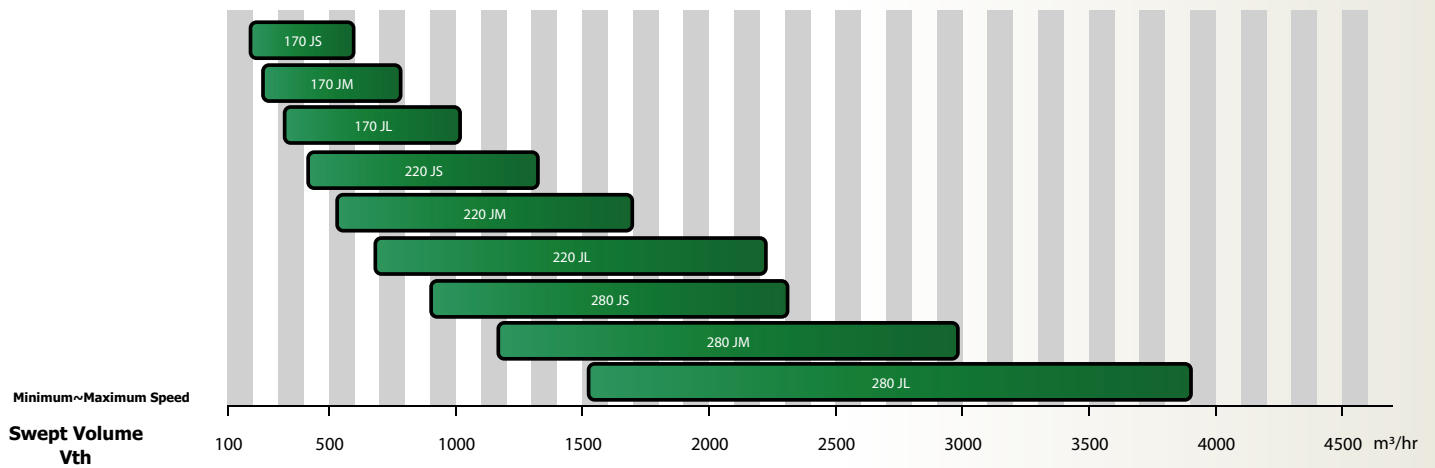

170J			220J			280J			
	S	M	L	S	M	L	S	M	L	
Refrigerant	NH3, HFC, CO2 and HC									
Bare compressor weight	kg	685	715	760	1255	1315	1385	2285	2435	2585
Minimum rotation	rpm	1450								
Maximum rotation	rpm	4500						3600		
Displacement @2950rpm	m3/h	390	506	659	856	1113	1447	1886	2450	3190
Design pressure	barG	35								
Maximum suction pressure	barG	10								
Minimum suction pressure	barG	-0,8								
Maximum discharge pressure	barG	32								
Capacity control	S type and M type: 25% to 100% / L type: 30% to 100%									
Step Vi control	Standard: 2.5 to 5.0									
Minumum suction temperature	°C	-50								
Maximum discharge temperature	°C	100								
Integrated suction check valve	-	o			o			x		
Integrated solenoid valve	-	o			o			x