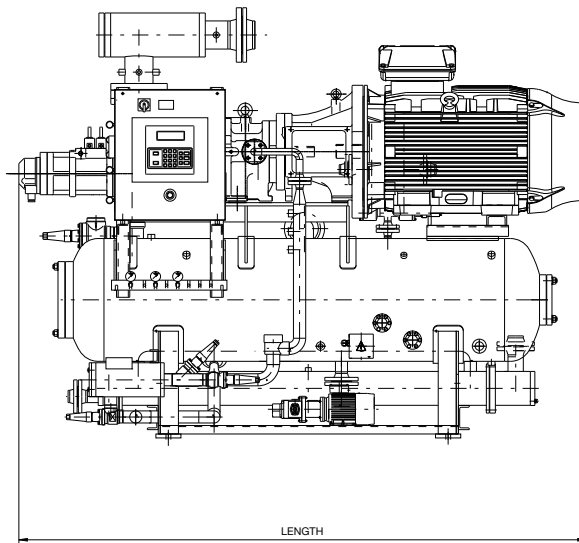

The J-series

with its innovative new rotor profile will revolutionize the refrigeration industry. With this winning design, our focus being driven towards energy efficiency, the COP (Coefficient of Performance) has even surpassed MAYEKAWA's high standards.

New J profile engineering allows a more proficient meshing between the lobes, which are now 5 and 6 for male and female respectively. The end result is superior performance.

The J-series basically adopts three V_i values of 2.50, 3.50, and 5.00. The J-series compressors are designed to automatically adjust V_i according to operating conditions using the controller.

The J-Series is a very efficient screw compressor design compared to others operating at single stage economized operating conditions, or even a conventional two stage arrangement. This makes your plant design simpler, saves space, and is more cost effective.

UNIT TYPE	WEIGHT (kg)	WIDTH (mm)	LENGTH (mm)	HEIGHT (mm)
170JS	3650	1500	2700	2130
170JM	3700	1500	2700	2130
170JL	3800	1500	2700	2130
220JS	5900	1900	4010	2550
220JM	6000	1900	4010	2550
220JL	6200	1900	4010	2550
280JS	9600	2200	4800	3600
280JM	10200	2200	4800	3600
280JL	11000	2200	4800	3600